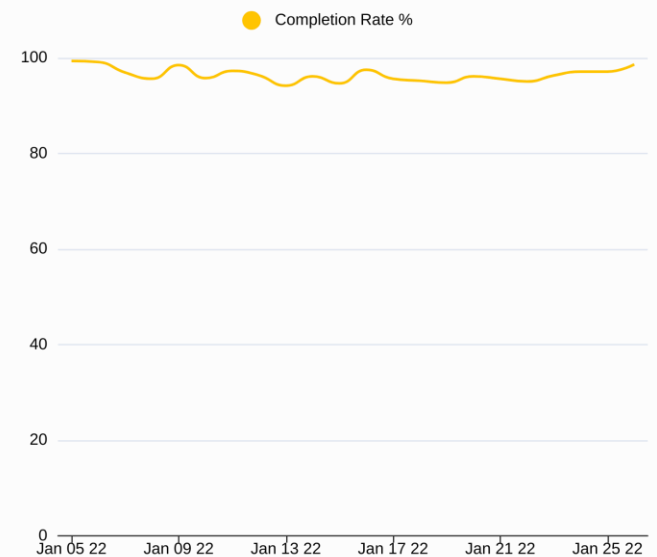

Daily Performance

Performance By Creative

Performance By Day Of Week

Performance By Hour Of Day