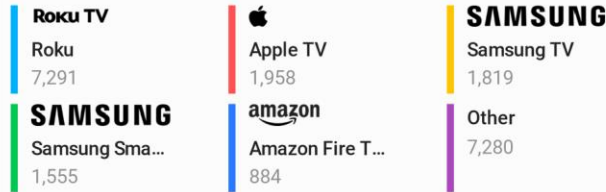

Performance By Platform

Impressions