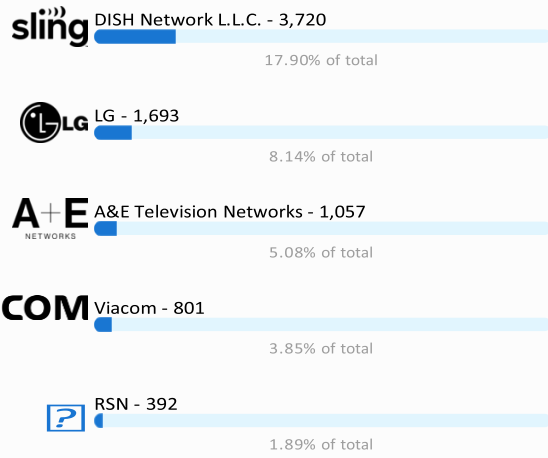

Performance By Device

Impressions

Performance By Platform

Impressions

Performance By Daypart

Impressions

© MapTiler © OpenStreetMap contributors

Performance By Publisher