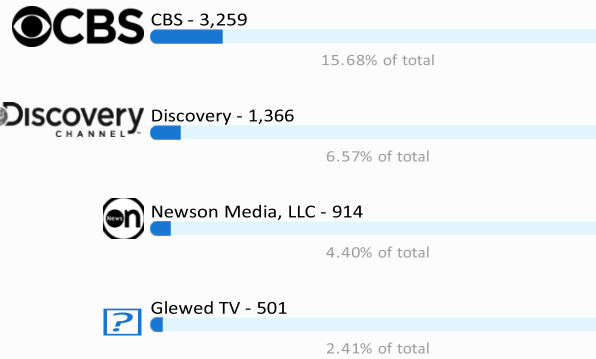

Performance By Device

Impressions

Performance By Platform

Impressions

Performance By Daypart

Impressions

© MapTiler © OpenStreetMap contributors

Performance By Publisher