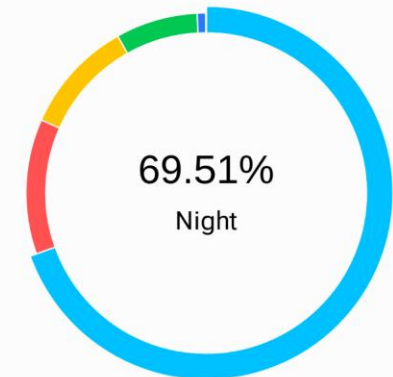

Performance By Device

Impressions

Performance By Platform

Impressions

Performance By Daypart

Impressions

© MapTiler © OpenStreetMap contributors

Performance By Publisher

Daily Performance

Performance By Creative

Performance By Day Of Week

Performance By Hour Of Day