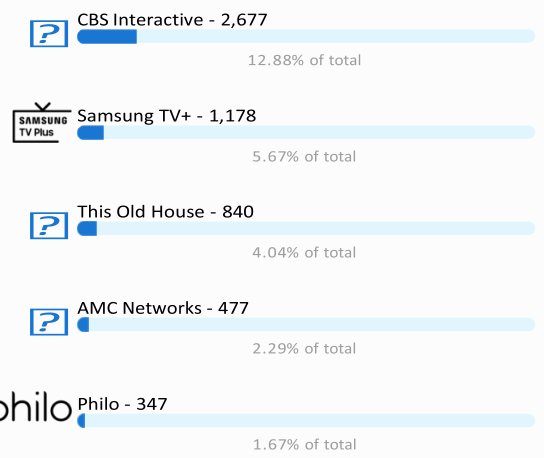

Daily Performance

Performance By Creative

Performance By Day Of Week

Performance By Hour Of Day