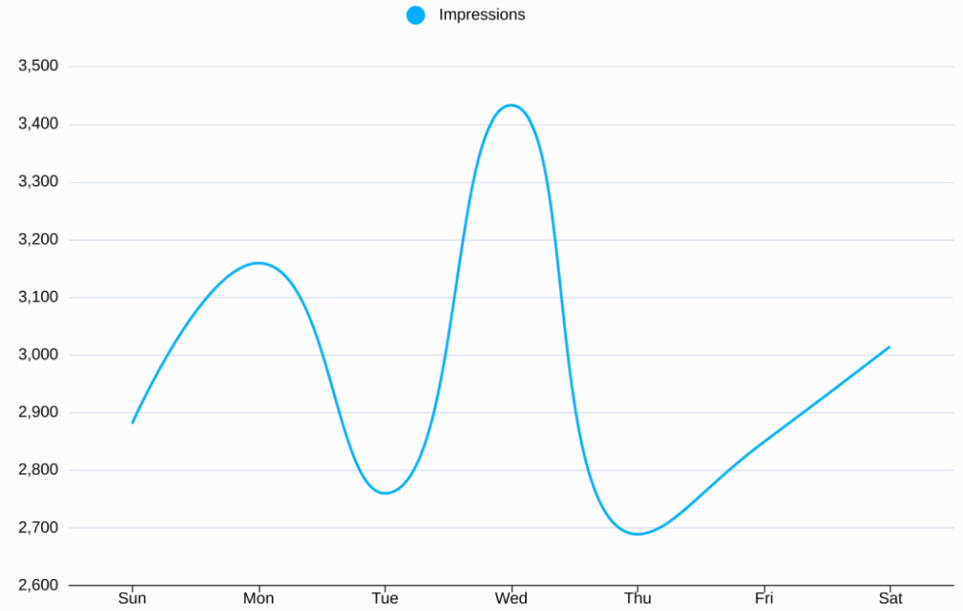

Performance By Device

Impressions

Performance By Platform

Impressions

Performance By Daypart

Impressions

© MapTiler © OpenStreetMap contributors

Performance By Publisher

Daily Performance

Performance By Creative

Performance By Day Of Week

Performance By Hour Of Day