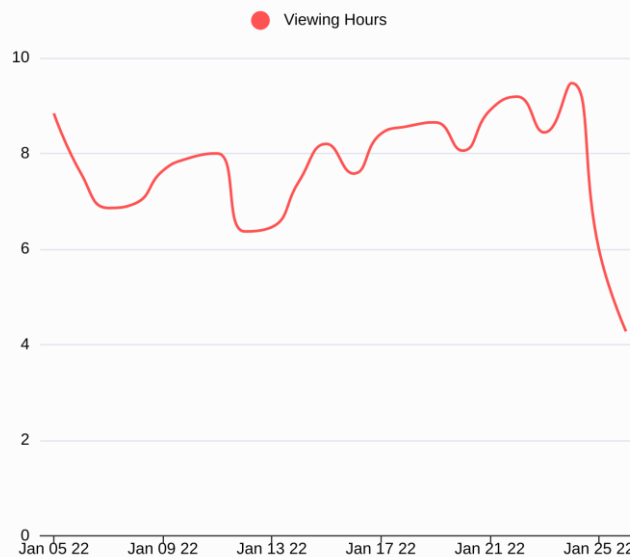

Daily Performance

Performance By Creative

Performance By Day Of Week

Performance By Hour Of Day