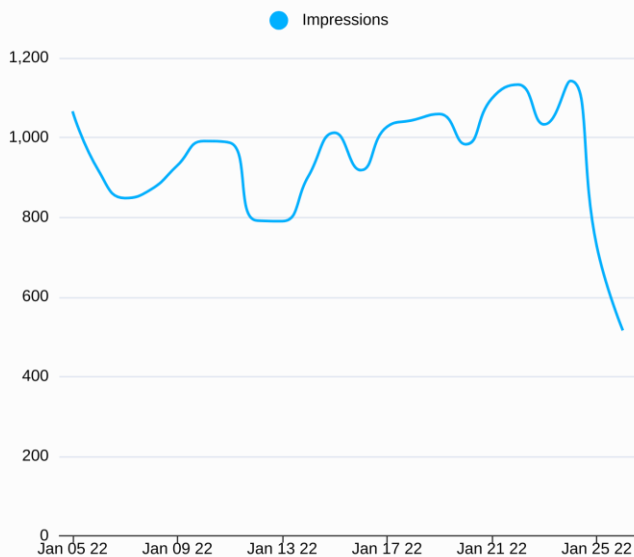

Performance By Device

Impressions

Performance By Platform

Impressions

Performance By Daypart

Impressions

© MapTiler © OpenStreetMap contributors

Performance By Publisher

Daily Performance

Performance By Creative

Performance By Day Of Week

Performance By Hour Of Day