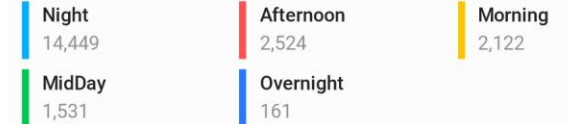

Performance By Daypart

Impressions

© MapTiler © OpenStreetMap contributors